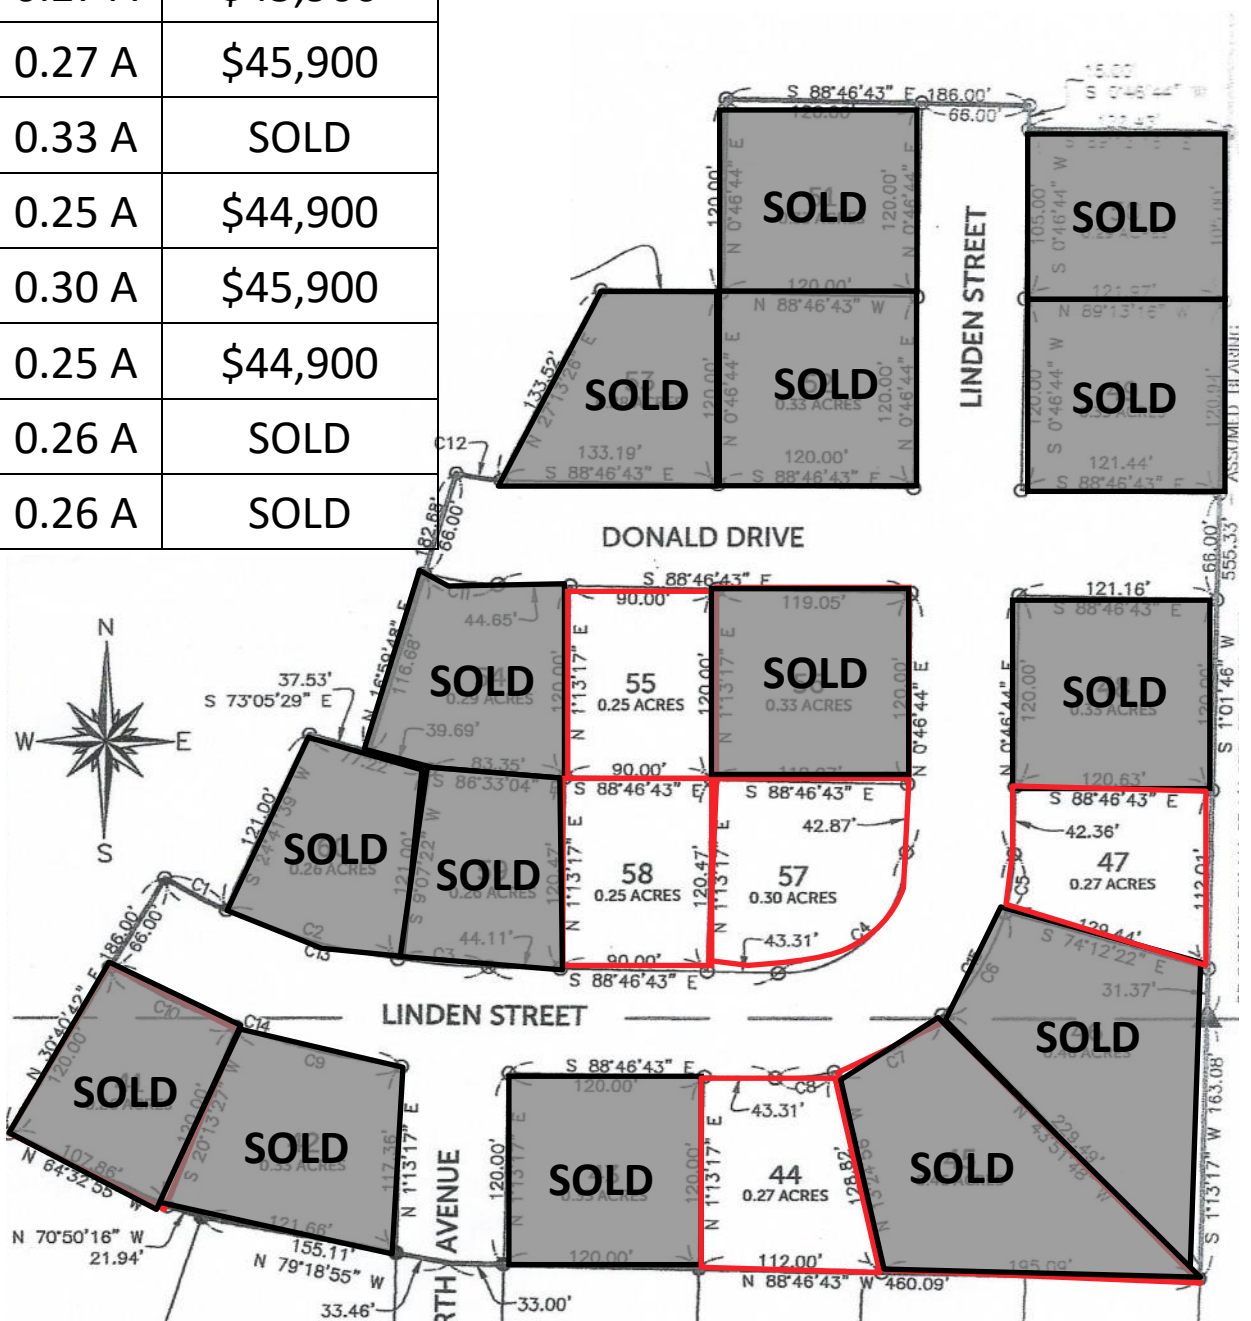

Lot Size: 0.25 to 0.33 acres

Price: \$44,900-\$45,900

County: Linn

School District: Alburnett

Minimum House Size: 1,200 Square Foot

Agri Management Services

5475 Dyer Avenue, Suite 141
Marion, IA 52302
319-377-1143
www.agri-management.com

AGRI • MANAGEMENT S E R V I C E S

Available Lots

Lot	Size	Price
41	0.26 A	SOLD
42	0.33 A	SOLD
44	0.27 A	\$45,900
47	0.27 A	\$45,900
52	0.33 A	SOLD
55	0.25 A	\$44,900
57	0.30 A	\$45,900
58	0.25 A	\$44,900
59	0.26 A	SOLD
60	0.26 A	SOLD